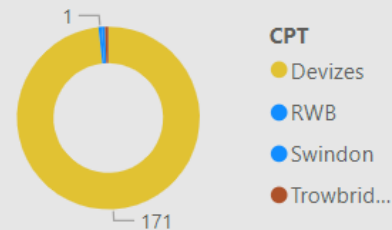

Activity by CPT