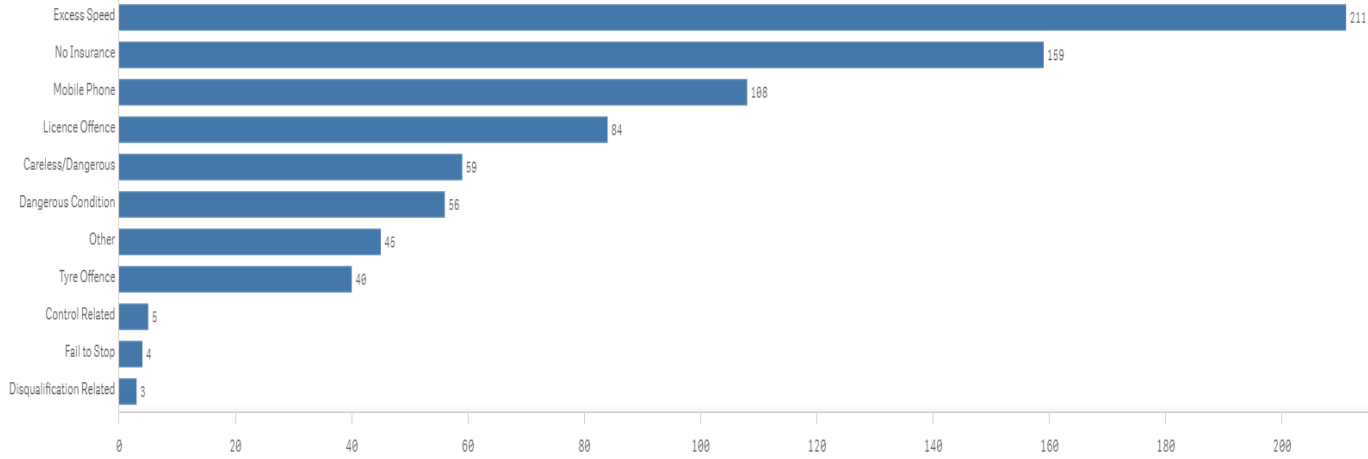

Activity - Non-Endorsable Offences

Wilt's Specialist Ops @WiltSpecOps - 20/10/2024
Selection of speeders from around the County today.

Wilt's Specialist Ops @WiltSpecOps - 02/10/2024
Long stay car park is open at Badbury for this van found far in excess of the plates weight.
#RPU

• Wider work recently

Our Roads Policing Unit (RPU) in the last quarter, covering **August to October** issued over **1344 tickets** to motorists, for numerous road related offences. The most common offences they are coming across are as follows:

Activity - Endorsable offences