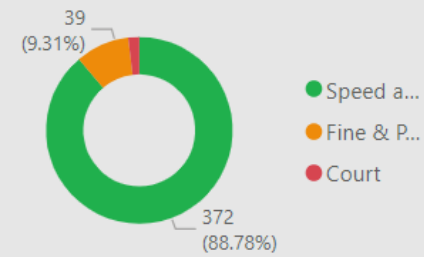

• CSEO – Devizes Area Board - 1 January 2023 to 22 October 2024

CSEO Activity Dashboard

Outcomes are dependent on previous convictions and history

372.00
No. Speed awareness co...

39.00
No. Fine & Points

8.00
No. Court

71
No. of Locations

Location	Year	Month	Speed awareness course	Fine & Points	Court	CPT	Area Board
Avebury Sports and Social Club	2024	February	30.00	5.00	5.00	Devizes	Devizes
Rowde - Outside School	2023	November	21.00	1.00	0.00	Devizes	Devizes
Swindon Queens Drive adjacent with Cambridge Close	2024	June	21.00	5.00	0.00	Swindon	Devizes
Avebury Sports and Social Club	2024	March	19.00	2.00		Devizes	Devizes
Rowde - Outside School	2023	October	16.00	0.00	0.00	Devizes	Devizes
Seend Bus stop opposite the Lye	2024	April	15.00	1.00	0.00	Devizes	Devizes
Alton Parking area outside no 9 Alton Barnes. SN84LB	2024	November	14.00	3.00	0.00	Devizes	Devizes
Rowde High Street Rowde outside Primary School	2024	September	13.00	1.00	0.00	Devizes	Devizes
Rowde High Street Rowde outside Primary School	2024	July	12.00	0.00	0.00	Devizes	Devizes
Seend Bus stop opposite the Lye	2024	July	12.00	0.00	0.00	Devizes	Devizes
Avebury Manor	2024	April	11.00	0.00	0.00	Devizes	Devizes
Avebury Sports and Social Club	2024	May	11.00	2.00	0.00	Devizes	Devizes
Devizes - Brickley Lane	2024	March	9.00	0.00	0.00	Devizes	Devizes
Total			372.00	39.00	8.00		

Activity by Area Board

Activity by CPT

Outcomes